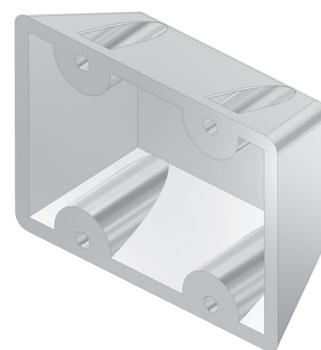

Tampone paracolpi in acciaio stampato Merker logo
Black steel buffer with Merker logo
Art. 55400200 - 4,000 kg