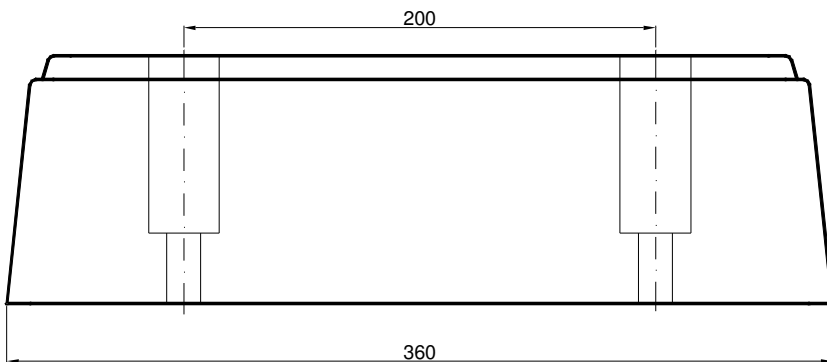

Tampone paracolpi in gomma nera
Black rubber buffer
Butoir caotchouc noir
Schwarzer Gummirammpuffer
Art. 55200358 - 4,500 kg