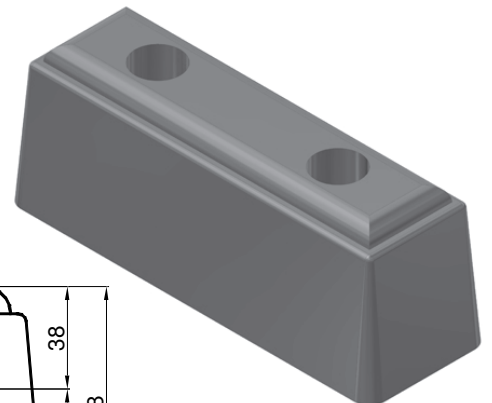

Tampone paracolpi in gomma nera
Black rubber buffer
Butoir caoutchouc noir
Schwarzer Gummirammpuffer
Art. 55200245 - 1,630 kg