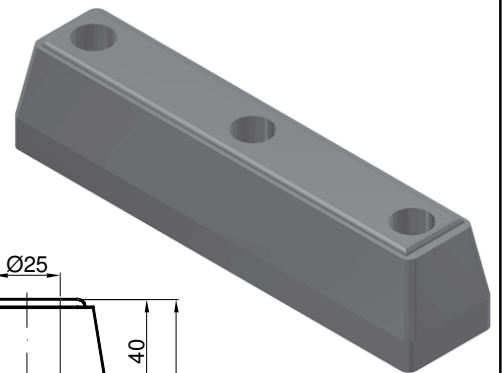

Tampone paracolpi in gomma nera
Black rubber buffer
Butoir caotchouc noir
Schwarzer Gummirammpuffer
Art. 55307065 - 1,530 kg