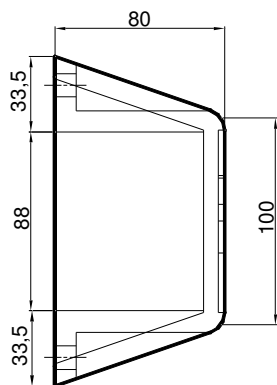

Tampone paracolpi in acciaio stampato Merker logo
Black steel buffer with Merker logo
Art. 55400200 - 4,000 kg