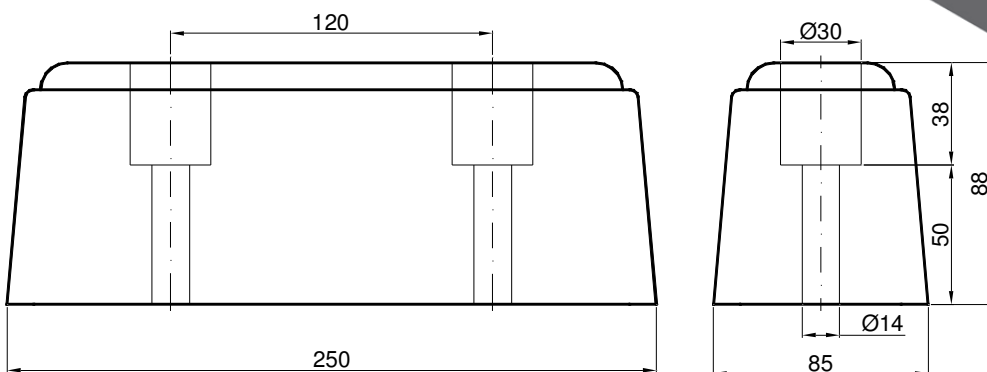

Tampone paracolpi in gomma nera
Black rubber buffer
Butoir caoutchouc noir
Schwarzer Gummirammpuffer
Art. 55200245 - 1,630 kg