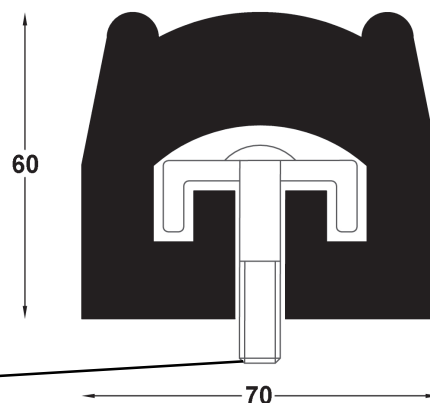

Non incluso
Not included