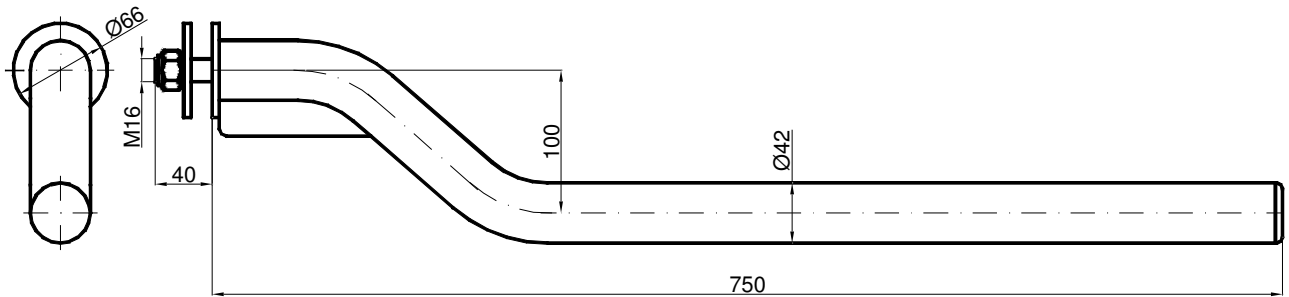

Tubo per supporti parafanghi
Double curved tube with round flange
Tube coudé acier pour ailes
Gebogen haltebolzen aus stahl

Articolo Article	Trattamento Treatment	kg
60770421	Zincato / Galvanized	2,850
60770422	Zincato caldo / Hot galvanized