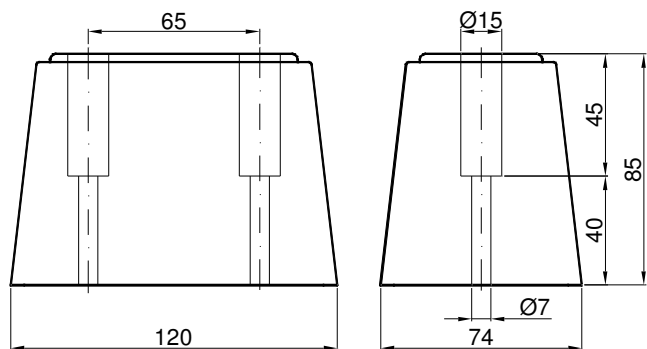

Tampone paracolpi in gomma nera
Black rubber buffer
Butoir caotchouc noir
Schwarzer Gummirammpuffer
Art. 55120075 - 0,845 kg

Tampone paracolpi in gomma nera
Black rubber buffer
Butoir caotchouc noir
Schwarzer Gummirammpuffer
Art. 55200118 - 0,604 kg