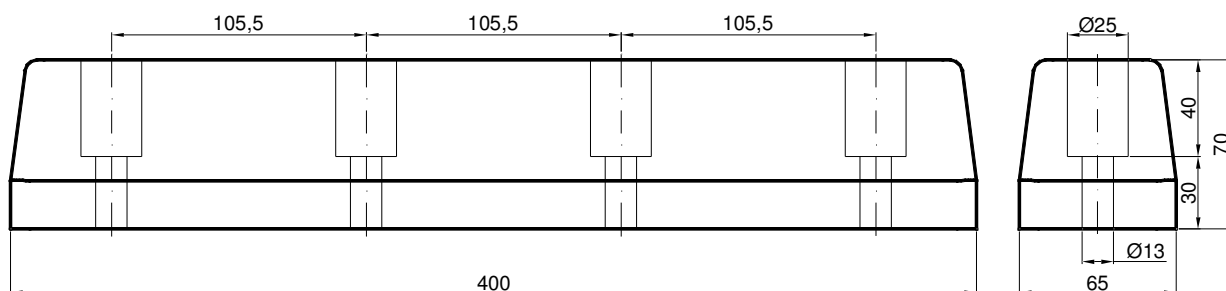

Tampone paracolpi in gomma nera
Black rubber buffer
Butoir caotchouc noir
Schwarzer Gummirammpuffer
Art. 55200594 - 2,300 kg