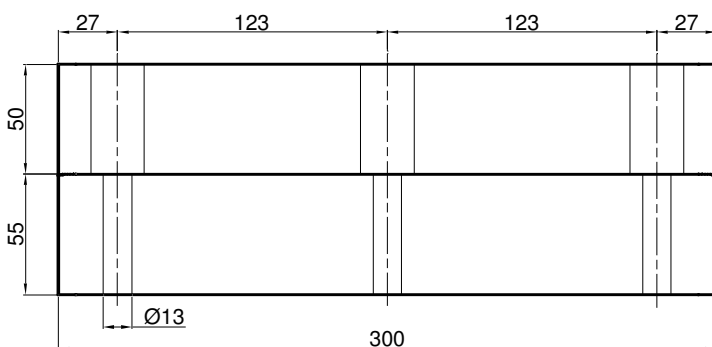

Tampone paracolpi in gomma nera
Black rubber buffer
Butoir caotchouc noir
Schwarzer Gummirammpuffer
Art. 55300800 - 2,800 kg