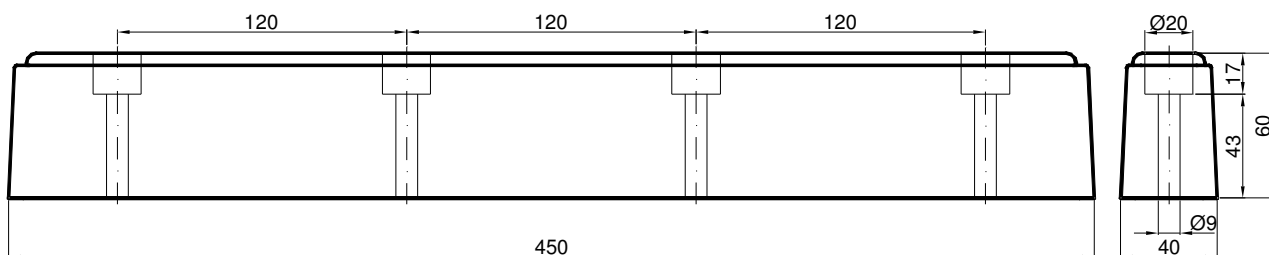

Tampone paracolpi in gomma nera
Black rubber buffer
Butoir caotchouc noir
Schwarzer Gummirammpuffer
Art. 55045040 - 1,400 kg