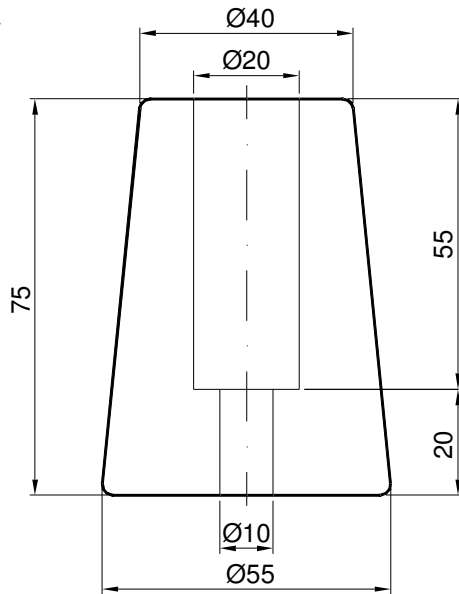

Tampone paracolpi conico in gomma
Black rubber conical buffer
Butoir caotchouc noir
Schwarzer Gummirammpuffer
Art. 55005575 - 0,174 kg