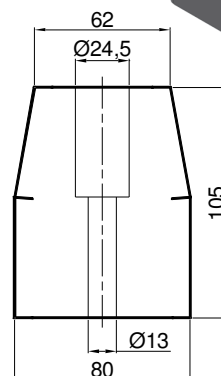

Tampone paracolpi in gomma nera
Black rubber buffer
Butoir caotchouc noir
Schwarzer Gummirammpuffer
Art. 55300800 - 2,800 kg