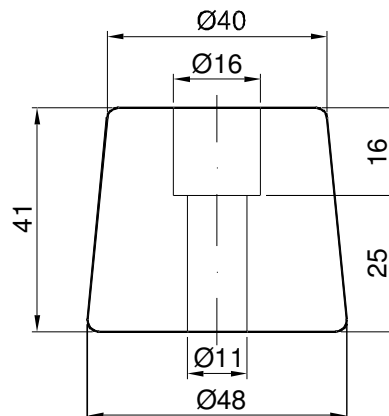

Tampone paracolpi conico in gomma
Black rubber conical buffer
Butoir caotchouc noir
Schwarzer Gummirammpuffer
Art. 55424809 - 0,080 kg