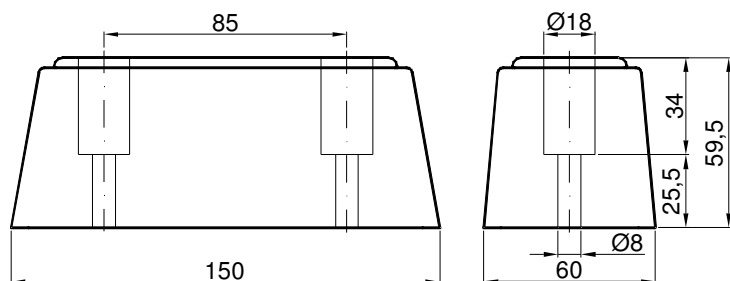

Tampone paracolpi in gomma nera
Black rubber buffer
Butoir caotchouc noir
Schwarzer Gummirammpuffer
Art. 55200215 - 1,115 kg