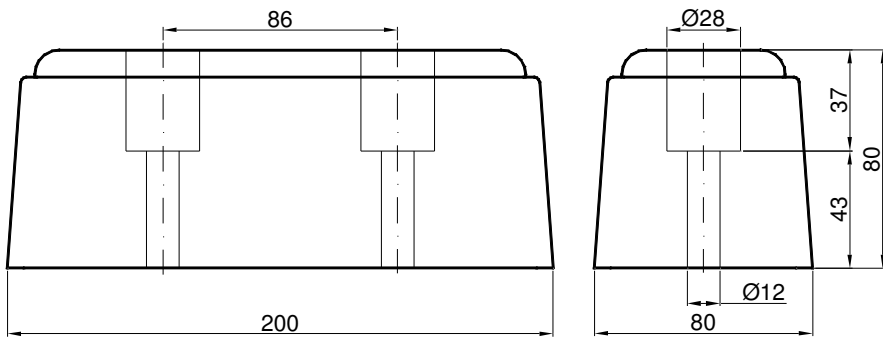

Tampone paracolpi in gomma nera
Black rubber buffer
Butoir caoutchouc noir
Schwarzer Gummirammpuffer
Art. 55200800 - 1,410 kg