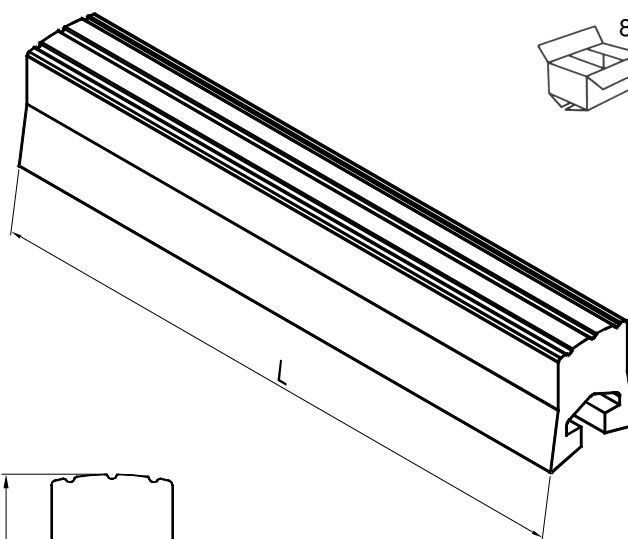

Tampone paracolpi in gomma nera
Black rubber buffer
Butoir caotchouc noir
Schwarzer Gummirammpuffer
Art. 55600100 - 7,000 kg

Profilo paracolpi in gomma nera
Black rubber buffer
Butoir caotchouc noir
Schwarzer Gummirammpuffer

Articolo Article	L	kg
55373600	2500	2,530
55373700	3000	3,100
55373500	3200	3,200