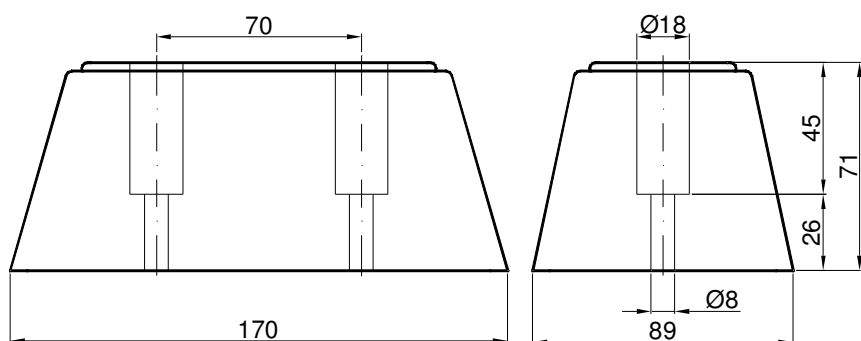

Tampone paracolpi in gomma nera
Black rubber buffer
Butoir caotchouc noir
Schwarzer Gummirammpuffer
Art. 55120075 - 0,845 kg

Tampone paracolpi in gomma nera
Black rubber buffer
Butoir caotchouc noir
Schwarzer Gummirammpuffer
Art. 55200118 - 0,604 kg

Tampone paracolpi in gomma nera
Black rubber buffer
Butoir caotchouc noir
Schwarzer Gummirammpuffer
Art. 55200215 - 1,115 kg