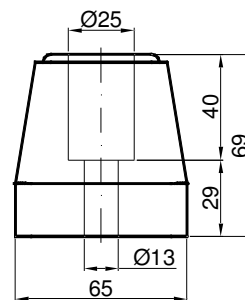

Tampone paracolpi in gomma nera
Black rubber buffer
Butoir caotchouc noir
Schwarzer Gummirammpuffer
Art. 55307065 - 1,530 kg