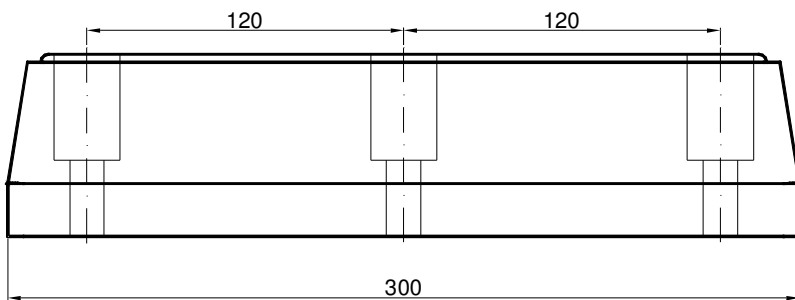

Tampone paracolpi in gomma nera
Black rubber buffer
Butoir caotchouc noir
Schwarzer Gummirammpuffer
Art. 55307065 - 1,530 kg