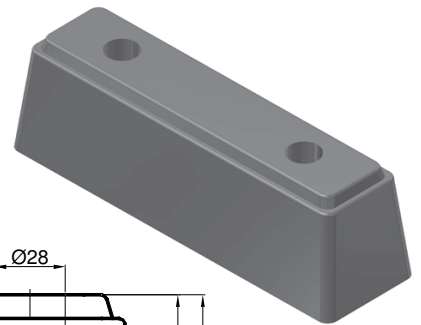

Tampone paracolpi in gomma nera
Black rubber buffer
Butoir caotchouc noir
Schwarzer Gummirammpuffer
Art. 55200358 - 4,500 kg