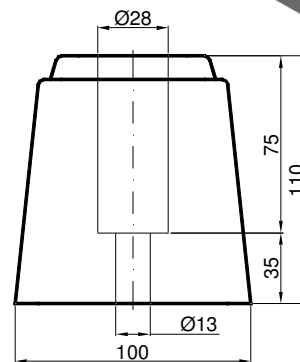

Tampone paracolpi in gomma nera
Black rubber buffer
Butoir caotchouc noir
Schwarzer Gummirammpuffer
Art. 55200358 - 4,500 kg