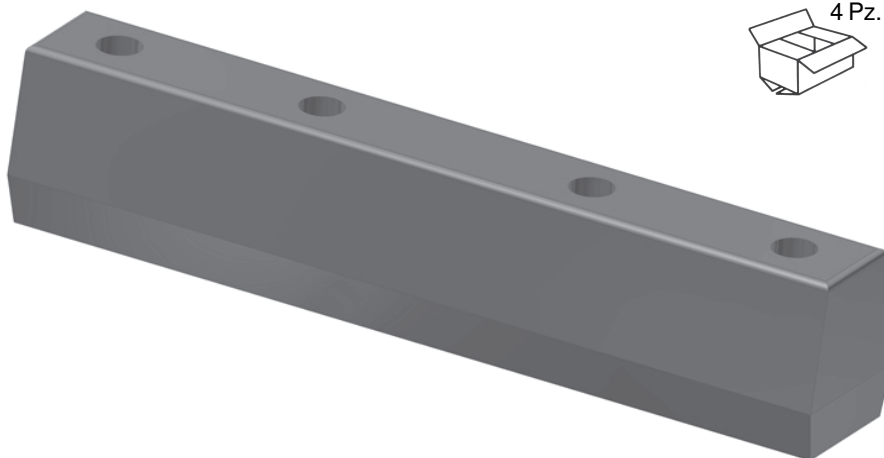

Tampone paracolpi in gomma nera
Black rubber buffer
Butoir caotchouc noir
Schwarzer Gummirammpuffer
Art. 55600100 - 7,000 kg

Profilo paracolpi in gomma nera
Black rubber buffer
Butoir caotchouc noir
Schwarzer Gummirammpuffer