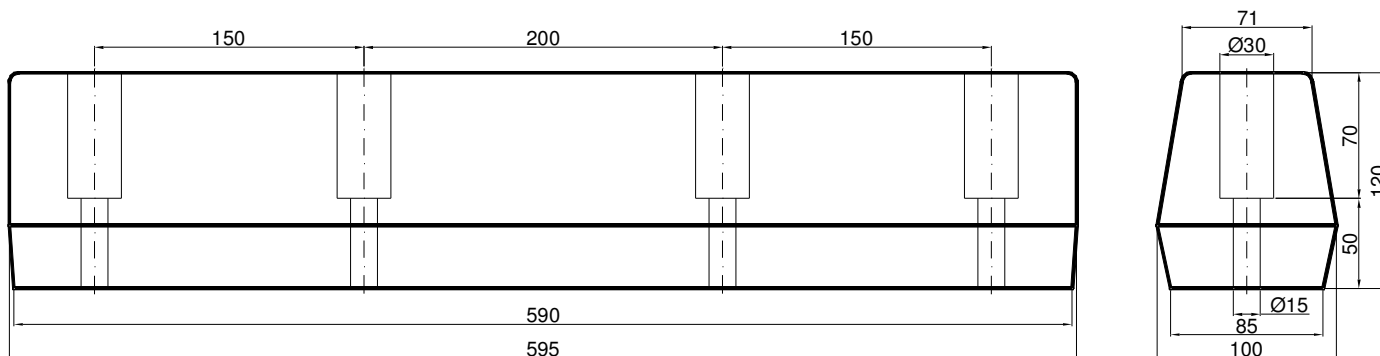

Tampone paracolpi in gomma nera
Black rubber buffer
Butoir caotchouc noir
Schwarzer Gummirammpuffer
Art. 55600100 - 7,000 kg

Profilo paracolpi in gomma nera
Black rubber buffer
Butoir caotchouc noir
Schwarzer Gummirammpuffer