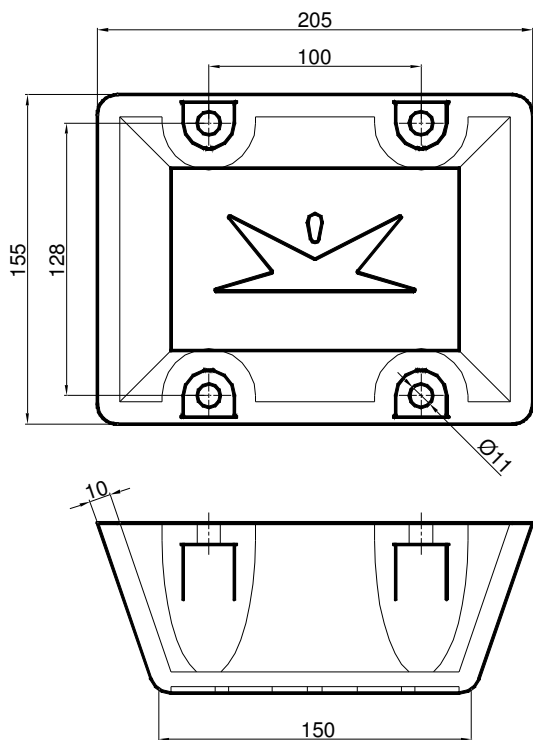

Tampone paracolpi in acciaio stampato Merker logo
Black steel buffer with Merker logo
Art. 55400200 - 4,000 kg