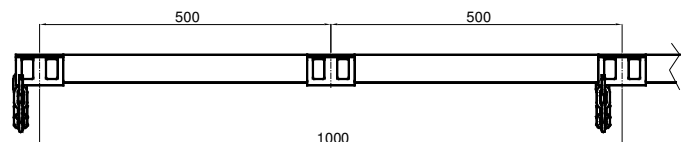

Esempio di distanza dei supporti
Example distance between supports