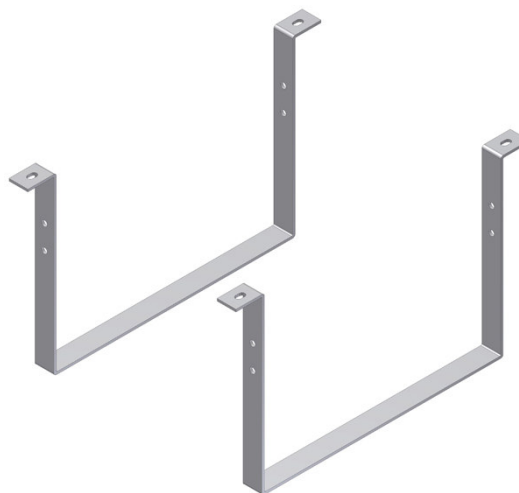

Coppia supporti per cassetta Art.53504530 in polietilene
Couple supports for polyethylene tool box Art.53504530
Art. 53200002 - 3,120 kg