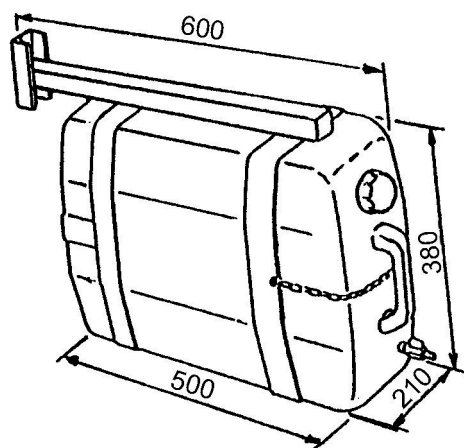

Tanica porta acqua potabile completa di struttura 25 Lt.

Plastic water tank 25 Lt.

Fontaine eau potable 25 Lt.

Tanica para agua 25 Lt.

Art. 50960100 - 5,300 kg